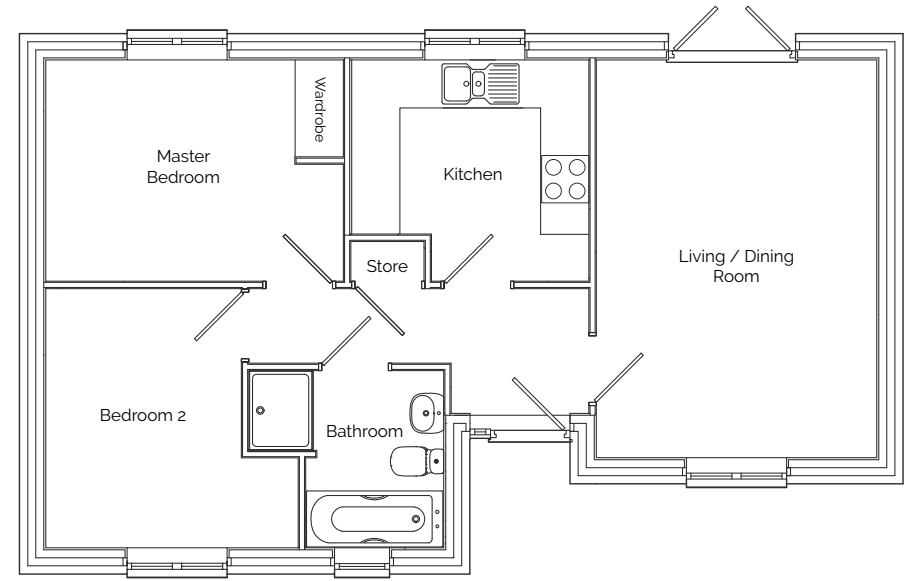

THE TUTBURY

Ground floor

Living/Dining Room	3.49m x 4.96m 11' 5" x 16' 3"
Kitchen	2.95m x 2.76m (max) 9' 8" x 9' 0" (max)
Master Bedroom	3.71m x 2.76m (max) 12' 2" x 9' 0" (max)
Bedroom 2	3.14m x 3.23m (max) 10' 3" x 10' 7" (max)