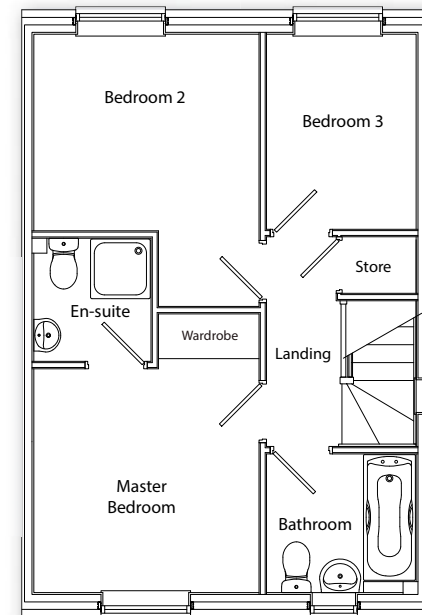

## Ground floor

Living Room	4.03m x 4.75m (max) 13'2" x 15'7" (max)
Kitchen/Diner	5.13m x 2.70m 16'8" x 8'10"

## First floor

Master Bedroom	3.02m x 3.74m (max) 9'9" x 12'3" (max)
Bedroom 2	3.02m x 3.71m (max) 9'10" x 12'2" (max)
Bedroom 3	2.01m x 2.70m 6'6" x 8'10"