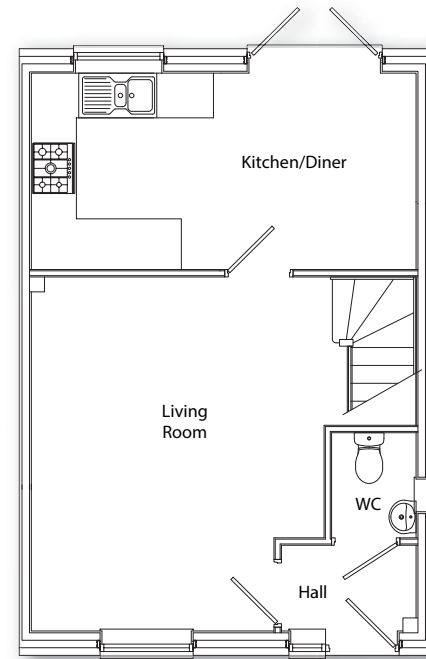

## Ground floor

Living Room	4.03m x 4.75m (max) 13'2" x 15'7" (max)
Kitchen/Diner	5.13m x 2.70m 16'8" x 8'10"

## First floor

Master Bedroom	3.02m x 3.74m (max) 9'9" x 12'3" (max)
Bedroom 2	3.02m x 3.71m (max) 9'10" x 12'2" (max)
Bedroom 3	2.01m x 2.70m 6'6" x 8'10"