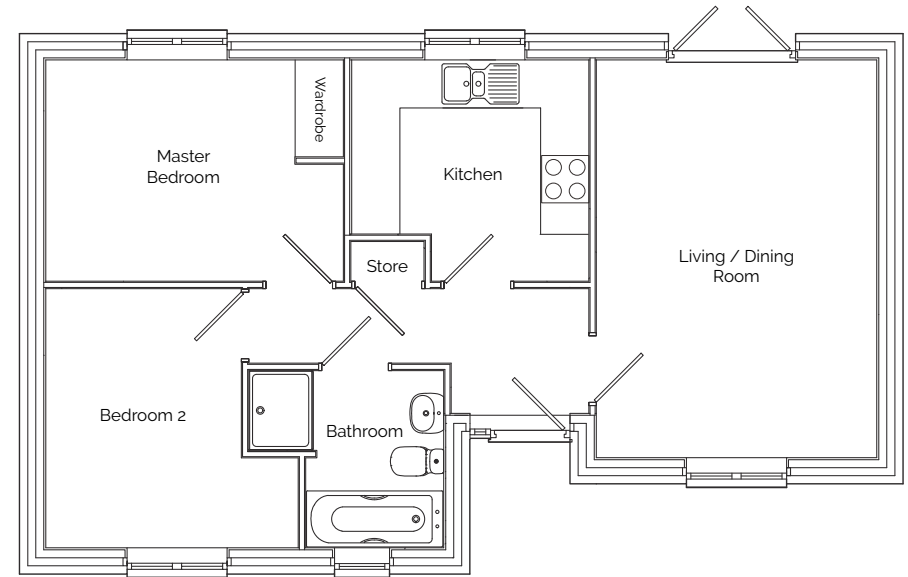

THE TUTBURY

Ground floor

Living/Dining Room	3.49m x 4.96m 11' 5" x 16' 3"
Kitchen	2.95m x 2.76m (max) 9' 8" x 9' 0" (max)
Master Bedroom	3.71m x 2.76m (max) 12' 2" x 9' 0" (max)
Bedroom 2	3.14m x 3.23m (max) 10' 3" x 10' 7" (max)