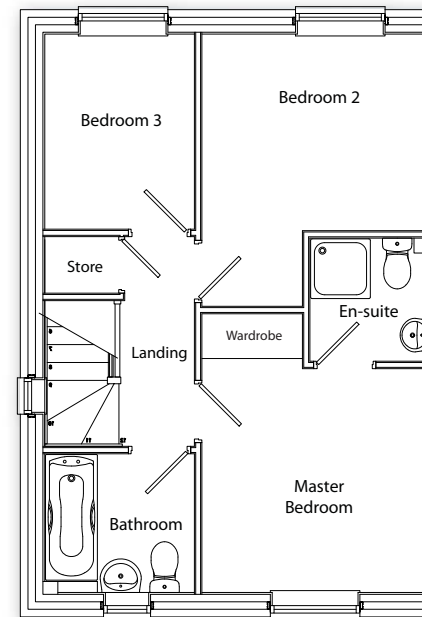

## Ground floor

Living Room	4.21m x 4.75m (max) (13'10" x 15'7") (max)
Kitchen/Diner	5.1m x 2.70m (16'9" x 8'10")

## First floor

Master Bedroom	3.0m x 3.74m (max) (9'10" x 12'3") (max)
Bedroom 2	3.02m x 3.71m (max) (9'10" x 12'2") (max)
Bedroom 3	2.0m x 2.70m (6'7" x 8'10")