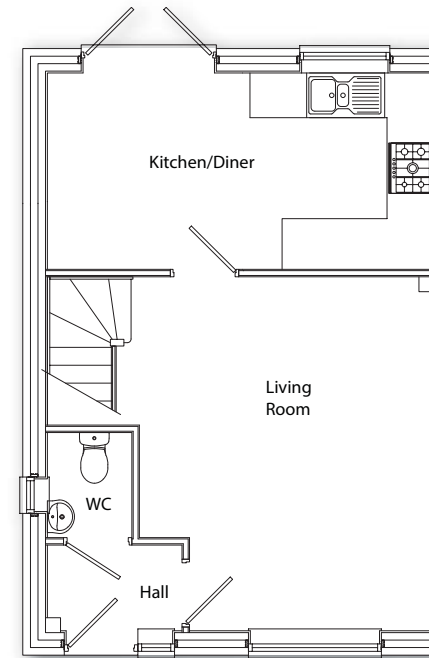

## Ground floor

Living Room	4.21m x 4.75m (max) (13'10" x 15'7") (max)
Kitchen/Diner	5.1m x 2.70m (16'9" x 8'10")

## First floor

Master Bedroom	3.0m x 3.74m (max) (9'10" x 12'3") (max)
Bedroom 2	3.02m x 3.71m (max) (9'10" x 12'2") (max)
Bedroom 3	2.0m x 2.70m (6'7" x 8'10")