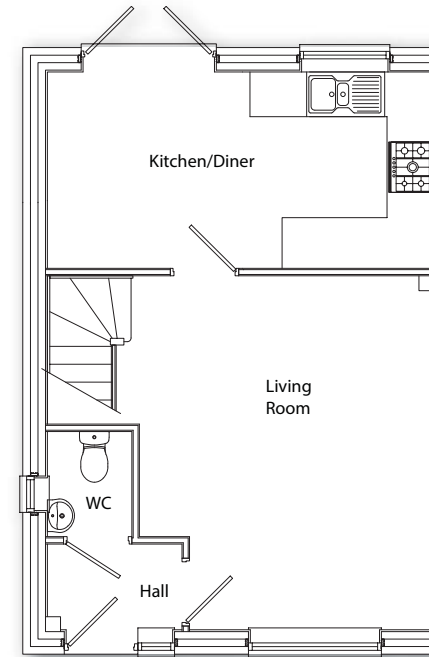

THE MAPLE

Ground floor

Living Room	4.26m x 4.75m (max) (13'11" x 15'7") (max)
Kitchen/Diner	5.1m x 2.70m (16'9" x 8'10")

First floor

Master Bedroom	3.0m x 3.74m (max) (9'10" x 12'3") (max)
Bedroom 2	3.02m x 3.71m (max) (9'10" x 12'2") (max)
Bedroom 3	2.0m x 2.70m (6'6" x 8'10")