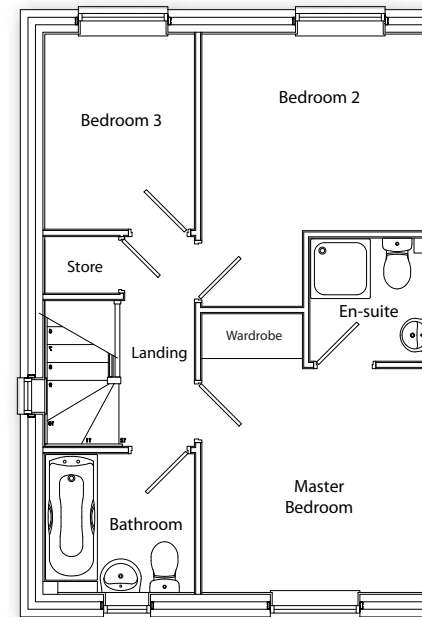

THE MAPLE

Ground floor

Living Room	4.26m x 4.75m (max) (13'11" x 15'7") (max)
Kitchen/Diner	5.1m x 2.70m (16'9" x 8'10")

First floor

Master Bedroom	3.0m x 3.74m (max) (9'10" x 12'3") (max)
Bedroom 2	3.02m x 3.71m (max) (9'10" x 12'2") (max)
Bedroom 3	2.0m x 2.70m (6'6" x 8'10")