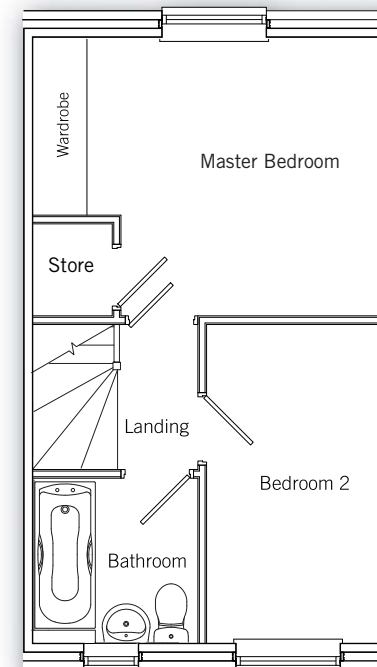

## Ground floor

Kitchen Diner	2.76m x 4.07m (max) (9' 1" x 13' 4") (max)
Living Room	3.20m x 4.70m (max) (10' 5" x 15' 5") (max)

## First floor

Master Bedroom	3.24m x 4.07m (max) (10' 7" x 13' 4") (max)
Bedroom 2	2.10m x 3.64m (6' 11" x 11' 11")