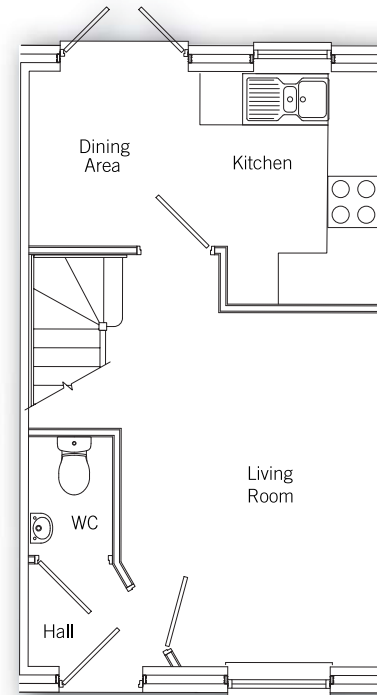

## Ground floor

Kitchen Diner	2.76m x 4.07m (max) (9' 1" x 13' 4") (max)
Living Room	3.20m x 4.70m (max) (10' 5" x 15' 5") (max)

## First floor

Master Bedroom	3.24m x 4.07m (max) (10' 7" x 13' 4") (max)
Bedroom 2	2.10m x 3.64m (6' 11" x 11' 11")